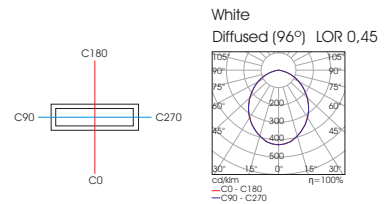

Model (LED Power)	CCT	CRI80, CRI90 LED Source		Type	Beam Angle	Luminaire Colour	Dimming Option	Accessories
		80 (80)	90 (90)					
LIMA Diffused 4W Trimless <i>(LIMA DF 4 TR)</i>	2700K (27C)	528lm	464lm	Fixed (FX)	Diffused (DF)	White (WH) Black (BL)	Without Driver (00)	COVER Standard (0X) EXTRAS No Extras (X0) Emergency Kit (X1)
	3000K (30C)	528lm	494lm				Non Dimmable (ND)	
	4000K (40C)	562lm	528lm				Analogue (1-10V) (A1) DMX (DX) DALI (DL) Push Button (PB) Phase Cut (PC) Wireless* (WL)	
LIMA Diffused 10W Trimless <i>(LIMA DF 10 TR)</i>	2700K (27C)	1320lm	1160lm					
	3000K (30C)	1320lm	1235lm					
	4000K (40C)	1405lm	1320lm					
LIMA Diffused 21W Trimless <i>(LIMA DF 21 TR)</i>	2700K (27C)	2640lm	2320lm					
	3000K (30C)	2640lm	2470lm					
	4000K (40C)	2810lm	2640lm					
	6500K (65C)	2960lm	-					

* The wireless dimming option includes driver and Bluetooth dimming accessory.

Ordering Code Example:
LIMA DF 10 TR-30C-80-FX-DF-WH-ND-00