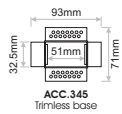

LIMA Trimless 4

LIMA Trimless 10

LIMA Trimless 21

Model (LED Power)	CCT	CRI80, CRI90 LED Source		Type	Beam Angle	Luminaire Colour	Dimming Option	Accessories
		80 (80)	90 (90)					
<b>LIMA Diffused 4W Trimless</b> <i>(LIMA DF 4 TR)</i>	2700K (27C)	528lm	464lm	Fixed (FX)	Diffused (DF)	White (WH) Black (BL)	Without Driver (00)	COVER Standard (0X)  EXTRAS No Extras (X0) Emergency Kit (X1)
	3000K (30C)	528lm	494lm				Non Dimmable (ND)	
	4000K (40C)	562lm	528lm				Analogue (1-10V) (A1) DMX (DX) DALI (DL) Push Button (PB) Phase Cut (PC) Wireless* (WL)	
<b>LIMA Diffused 10W Trimless</b> <i>(LIMA DF 10 TR)</i>	2700K (27C)	1320lm	1160lm					
	3000K (30C)	1320lm	1235lm					
	4000K (40C)	1405lm	1320lm					
<b>LIMA Diffused 21W Trimless</b> <i>(LIMA DF 21 TR)</i>	2700K (27C)	2640lm	2320lm					
	3000K (30C)	2640lm	2470lm					
	4000K (40C)	2810lm	2640lm					
	6500K (65C)	2960lm	-					