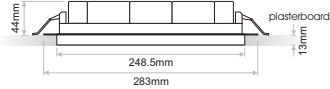

- Lima series is a complete series of die cast aluminium luminaires.
- It is available in different power consumption and it is offered for recessed or trimless application.
- In terms of LED, it is available in different CCTs as standard and it can also be offered upon request (depending on the model) in tunable white TW and individual colours R,G,B,A.
- 3 SDCM
- L90/B10 50.000h
- Constant current
- Indoor use: IP40

LIMA Trimless 4

LIMA Trimless 10

LIMA Trimless 21

Model (LED Power)	CCT	CRI80, CRI90 LED Source		Type	Beam Angle	Luminaire Colour	Dimming Option	Accessories
		80 (80)	90 (90)					
<b>LIMA Diffused 4W Trimless</b> <i>(LIMA DF 4 TR)</i>	2700K (27C)	528lm	464lm	Fixed (FX)	Diffused (DF)	White (WH) Black (BL)	Without Driver (00)	COVER Standard (0X)  EXTRAS No Extras (X0) Emergency Kit (X1)
	3000K (30C)	528lm	494lm				Non Dimmable (ND)	
	4000K (40C)	562lm	528lm				Analogue (1-10V) (A1) DMX (DX) DALI (DL) Push Button (PB) Phase Cut (PC) Wireless* (WL)	
<b>LIMA Diffused 10W Trimless</b> <i>(LIMA DF 10 TR)</i>	2700K (27C)	1320lm	1160lm					
	3000K (30C)	1320lm	1235lm					
	4000K (40C)	1405lm	1320lm					
<b>LIMA Diffused 21W Trimless</b> <i>(LIMA DF 21 TR)</i>	2700K (27C)	2640lm	2320lm					
	3000K (30C)	2640lm	2470lm					
	4000K (40C)	2810lm	2640lm					
	6500K (65C)	2960lm	-					