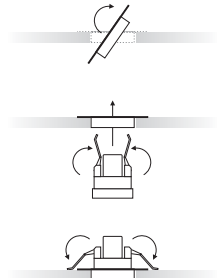

- Lima series is a complete series of die cast aluminium luminaires.
- It is available in different power consumption and it is offered for recessed or trimless application.
- In terms of LED, it is available in different CCTs as standard and it can also be offered upon request (depending on the model) in tunable white TW and individual colours R,G,B,A.
- 3 SDCM
- L90/B10 50.000h
- Constant current
- Indoor use: IP40

LIMA Trimless 4

LIMA Trimless 10

LIMA Trimless 21

Model (LED Power)	CCT	CRI80, CRI90 LED Source		Type	Beam Angle	Luminaire Colour	Dimming Option	Accessories
		80 (80)	90 (90)					
<b>LIMA Diffused 4W Trimless</b> <i>(LIMA DF 4 TR)</i>	2700K (27C)	528lm	464lm	Fixed (FX)	Diffused (DF)	White (WH) Black (BL)	Without Driver (00)	COVER Standard (0X)  EXTRAS No Extras (X0) Emergency Kit (X1)
	3000K (30C)	528lm	494lm				Non Dimmable (ND)	
	4000K (40C)	562lm	528lm				Analogue (1-10V) (A1) DMX (DX) DALI (DL) Push Button (PB) Phase Cut (PC) Wireless* (WL)	
<b>LIMA Diffused 10W Trimless</b> <i>(LIMA DF 10 TR)</i>	2700K (27C)	1320lm	1160lm					
	3000K (30C)	1320lm	1235lm					
	4000K (40C)	1405lm	1320lm					
<b>LIMA Diffused 21W Trimless</b> <i>(LIMA DF 21 TR)</i>	2700K (27C)	2640lm	2320lm					
	3000K (30C)	2640lm	2470lm					
	4000K (40C)	2810lm	2640lm					
	6500K (65C)	2960lm	-					