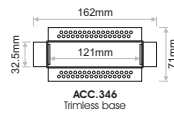

- Lima series is a complete series of die cast aluminium luminaires.
- It is available in different power consumption and it is offered for recessed or trimless application.
- In terms of LED, it is available in different CCTs as standard and it can also be offered upon request (depending on the model) in tunable white TW and individual colours R,G,B,A.
- 3 SDCM
- L90/B10 50.000h
- Constant current
- Indoor use: IP40

LIMA Trimless 4

LIMA Trimless 10

LIMA Trimless 21

Model (LED Power)	CCT	CRI80, CRI90 LED Source		Type	Beam Angle	Luminaire Colour	Dimming Option	Accessories
		80 (80)	90 (90)					
<b>LIMA Diffused 4W Trimless</b> <i>(LIMA DF 4 TR)</i>	2700K (27C)	528lm	464lm	Fixed (FX)	Diffused (DF)	White (WH) Black (BL)	Without Driver (00)	COVER Standard (0X)  EXTRAS No Extras (X0) Emergency Kit (X1)
	3000K (30C)	528lm	494lm				Non Dimmable (ND)	
	4000K (40C)	562lm	528lm				Analogue (1-10V) (A1) DMX (DX) DALI (DL) Push Button (PB) Phase Cut (PC) Wireless* (WL)	
<b>LIMA Diffused 10W Trimless</b> <i>(LIMA DF 10 TR)</i>	2700K (27C)	1320lm	1160lm					
	3000K (30C)	1320lm	1235lm					
	4000K (40C)	1405lm	1320lm					
<b>LIMA Diffused 21W Trimless</b> <i>(LIMA DF 21 TR)</i>	2700K (27C)	2640lm	2320lm					
	3000K (30C)	2640lm	2470lm					
	4000K (40C)	2810lm	2640lm					
	6500K (65C)	2960lm	-					