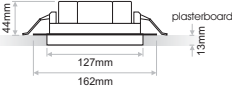

- Lima series is a complete series of die cast aluminium luminaires.
- It is available in different power consumption and it is offered for recessed or trimless application.
- In terms of LED, it is available in different CCTs as standard and it can also be offered upon request (depending on the model) in tunable white TW and individual colours R,G,B,A.
- 3 SDCM
- L90/B10 50.000h
- Constant current
- Indoor use: IP40

LIMA Trimless 4

LIMA Trimless 10

LIMA Trimless 21

Model (LED Power)	CCT	CRI80, CRI90 LED Source		Type	Beam Angle	Luminaire Colour	Dimming Option	Accessories
		80 (80)	90 (90)					
<b>LIMA Diffused 4W Trimless</b> <i>(LIMA DF 4 TR)</i>	2700K (27C)	528lm	464lm	Fixed (FX)	Diffused (DF)	White (WH) Black (BL)	Without Driver (00)	COVER Standard (0X)  EXTRAS No Extras (X0) Emergency Kit (X1)
	3000K (30C)	528lm	494lm				Non Dimmable (ND)	
	4000K (40C)	562lm	528lm				Analogue (1-10V) (A1) DMX (DX) DALI (DL) Push Button (PB) Phase Cut (PC) Wireless* (WL)	
<b>LIMA Diffused 10W Trimless</b> <i>(LIMA DF 10 TR)</i>	2700K (27C)	1320lm	1160lm					
	3000K (30C)	1320lm	1235lm					
	4000K (40C)	1405lm	1320lm					
<b>LIMA Diffused 21W Trimless</b> <i>(LIMA DF 21 TR)</i>	2700K (27C)	2640lm	2320lm					
	3000K (30C)	2640lm	2470lm					
	4000K (40C)	2810lm	2640lm					
	6500K (65C)	2960lm	-					