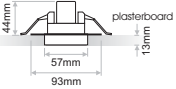

LIMA Trimless 4

LIMA Trimless 10

LIMA Trimless 21

Model (LED Power)	CCT	CRI80, CRI90 LED Source		Type	Beam Angle	Luminaire Colour	Dimming Option	Accessories
		80 (80)	90 (90)					
<b>LIMA Diffused 4W Trimless</b> <i>(LIMA DF 4 TR)</i>	2700K (27C)	528lm	464lm	Fixed (FX)	Diffused (DF)	White (WH) Black (BL)	Without Driver (00)	COVER Standard (0X)  EXTRAS No Extras (X0) Emergency Kit (X1)
	3000K (30C)	528lm	494lm				Non Dimmable (ND)	
	4000K (40C)	562lm	528lm				Analogue (1-10V) (A1) DMX (DX) DALI (DL) Push Button (PB) Phase Cut (PC) Wireless* (WL)	
<b>LIMA Diffused 10W Trimless</b> <i>(LIMA DF 10 TR)</i>	2700K (27C)	1320lm	1160lm					
	3000K (30C)	1320lm	1235lm					
	4000K (40C)	1405lm	1320lm					
<b>LIMA Diffused 21W Trimless</b> <i>(LIMA DF 21 TR)</i>	2700K (27C)	2640lm	2320lm					
	3000K (30C)	2640lm	2470lm					
	4000K (40C)	2810lm	2640lm					
	6500K (65C)	2960lm	-					