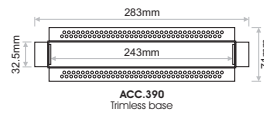

- Lima series is a complete series of die cast aluminium luminaires.
- It is available in different power consumption and it is offered for recessed or trimless application.
- In terms of LED, it is available in different CCTs as standard and it can also be offered upon request (depending on the model) in tunable white TW and individual colours R,G,B,A.
- 3 SDCM
- L90/B10 50.000h
- Constant current
- Indoor use: IP40

LIMA Trimless 4

LIMA Trimless 10

LIMA Trimless 21

Model (LED Power)	CCT	CRI80, CRI90 LED Source		Type	Beam Angle	Luminaire Colour	Dimming Option	Accessories
		80 (80)	90 (90)					
<b>LIMA Diffused 4W Trimless</b> <i>(LIMA DF 4 TR)</i>	2700K (27C)	528lm	464lm	Fixed (FX)	Diffused (DF)	White (WH) Black (BL)	Without Driver (00)	COVER Standard (0X)  EXTRAS No Extras (X0) Emergency Kit (X1)
	3000K (30C)	528lm	494lm				Non Dimmable (ND)	
	4000K (40C)	562lm	528lm				Analogue (1-10V) (A1) DMX (DX) DALI (DL) Push Button (PB) Phase Cut (PC) Wireless* (WL)	
<b>LIMA Diffused 10W Trimless</b> <i>(LIMA DF 10 TR)</i>	2700K (27C)	1320lm	1160lm					
	3000K (30C)	1320lm	1235lm					
	4000K (40C)	1405lm	1320lm					
<b>LIMA Diffused 21W Trimless</b> <i>(LIMA DF 21 TR)</i>	2700K (27C)	2640lm	2320lm					
	3000K (30C)	2640lm	2470lm					
	4000K (40C)	2810lm	2640lm					
	6500K (65C)	2960lm	-					